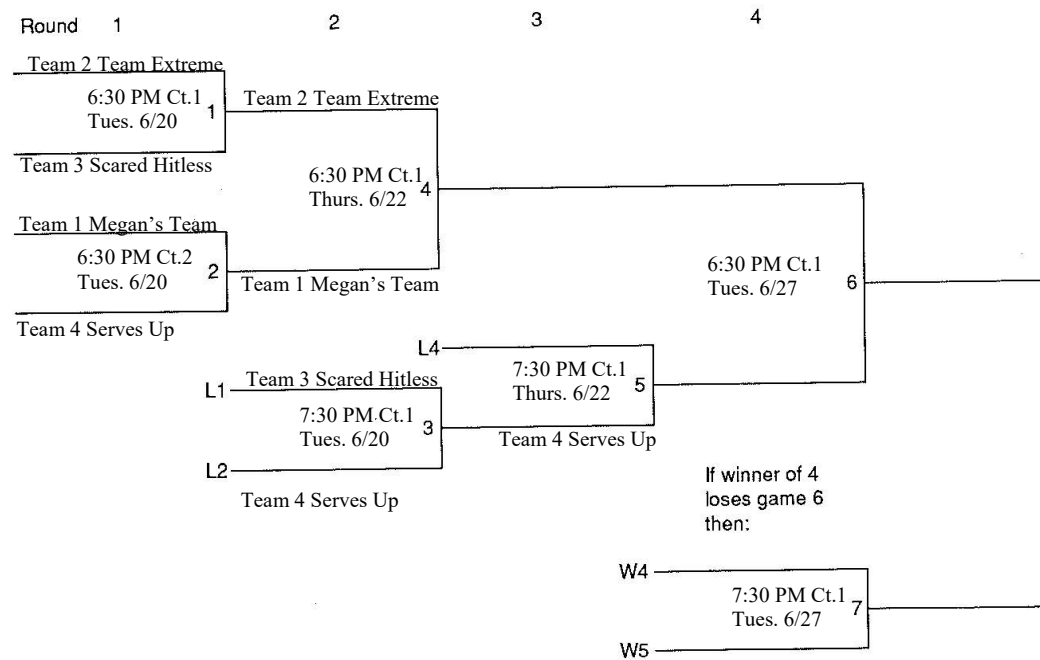

Players and spectators associated with the league do not have to pay admission to the Recreation Center when entering the facility to participate or watch league games. This free admission does not apply to anyone who accompanies the players and wishes to use the Recreation Center facilities (i.e. gym, swimming pool, etc). Call Sherry at 872-0517 if you have questions concerning the Volleyball League or schedules.

A double elimination tournament is scheduled for June 20-27. Tank tops will be awarded to first, second and third place finishers in the tournament.

DOUBLE ELIMINATION TOURNAMENT WITH FOUR ENTRIES

TOURNAMENT Women's 4v4 Summer League Double Elimination DATE June 20-27, 2023

Please note there are no evening Nursery services available.

For all games 1-7:
Matches are best of 3 games, rally scoring (for all 3 games). All 3 games will be to 25 points (time limit of 55 minutes).